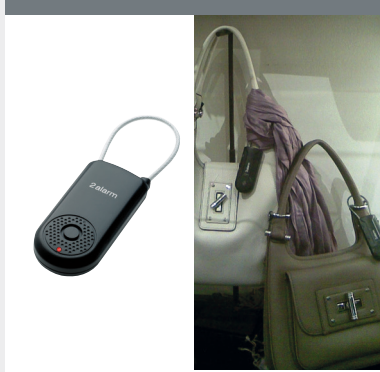

AM/RF CableLok

2 Alarm CableLok Small

Applications: bags, blister packages, backpacks, luggage, purses, camera bags, briefcases, sports equipment.

SAP Code 10102465	CableLok 2 Alarm. AM				
	ALPHA code AL2CLND	QTY 25	CABLE 15,24 cm	EXT. DIM. 8,70 x 4,30 x 2,30 cm	
SAP Code 10103147	CableLok 2 Alarm. RF				
	ALPHA code AL2CLRF	QTY 25	CABLE 15,24 cm	EXT. DIM. 8,70 x 4,30 x 2,30 cm